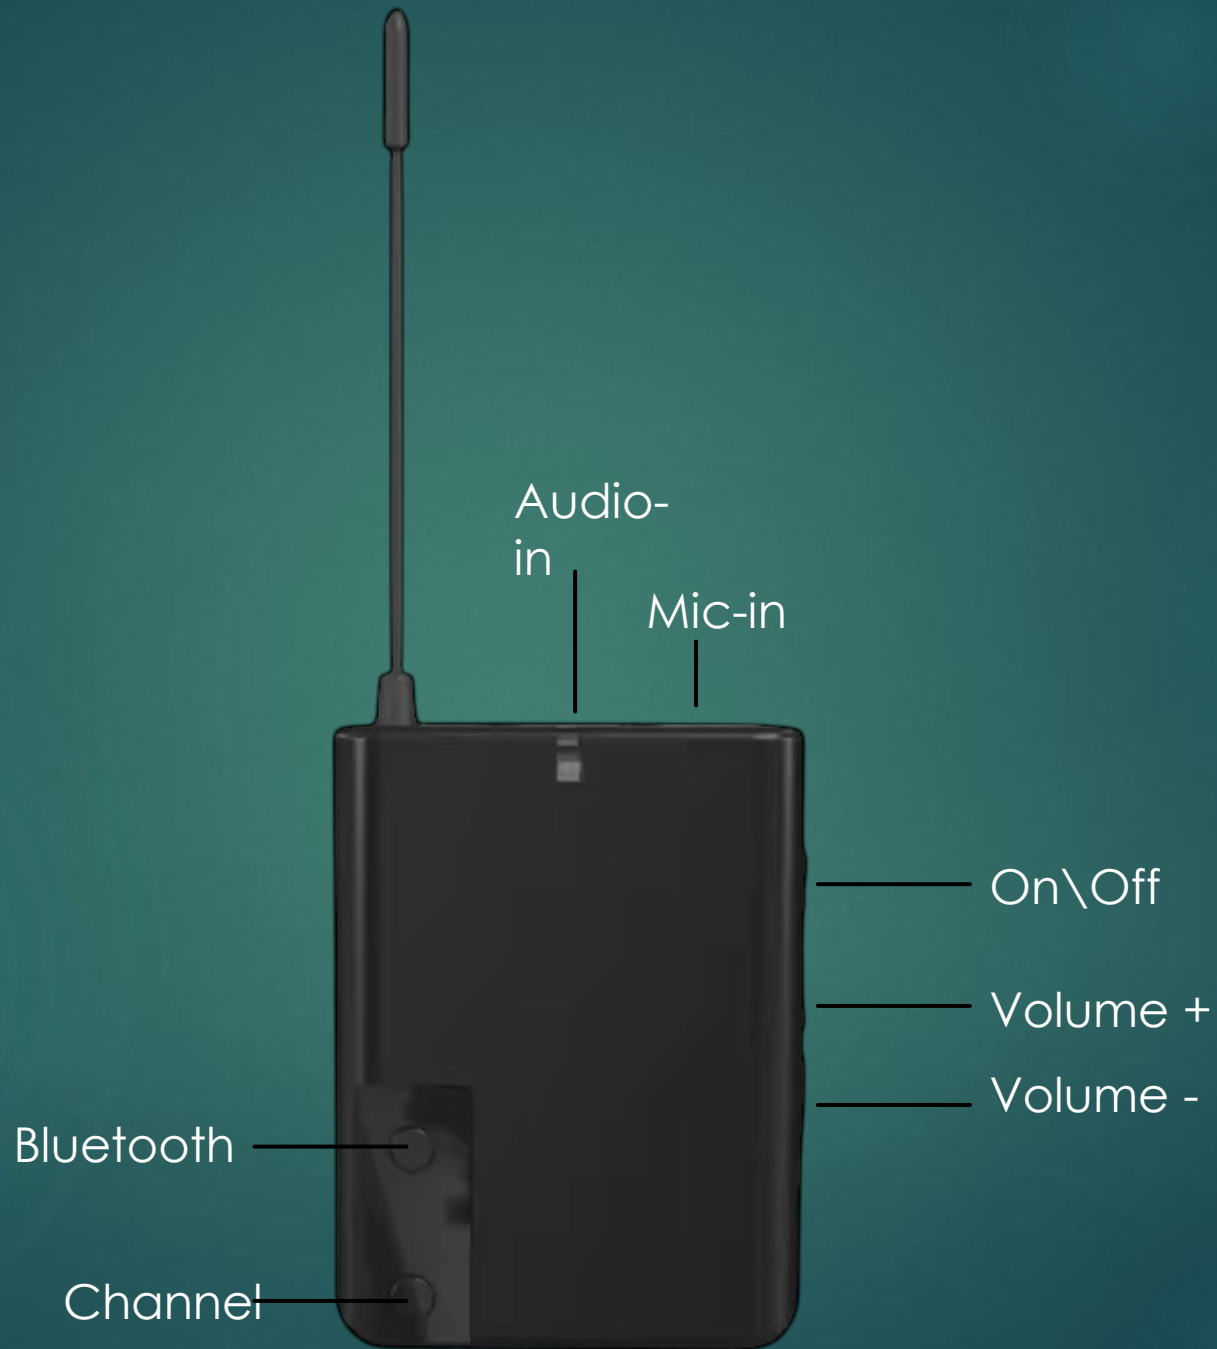

WWW.DOLLY-DIGITAL.COM

Dolby Digital® TX20
Hifi Bluetooth
transmitter with Mic
input.

1. Switch on
2. Enable Bluetooth
3. Link to "S9"
4. Choose Channel
5. Listen to audio